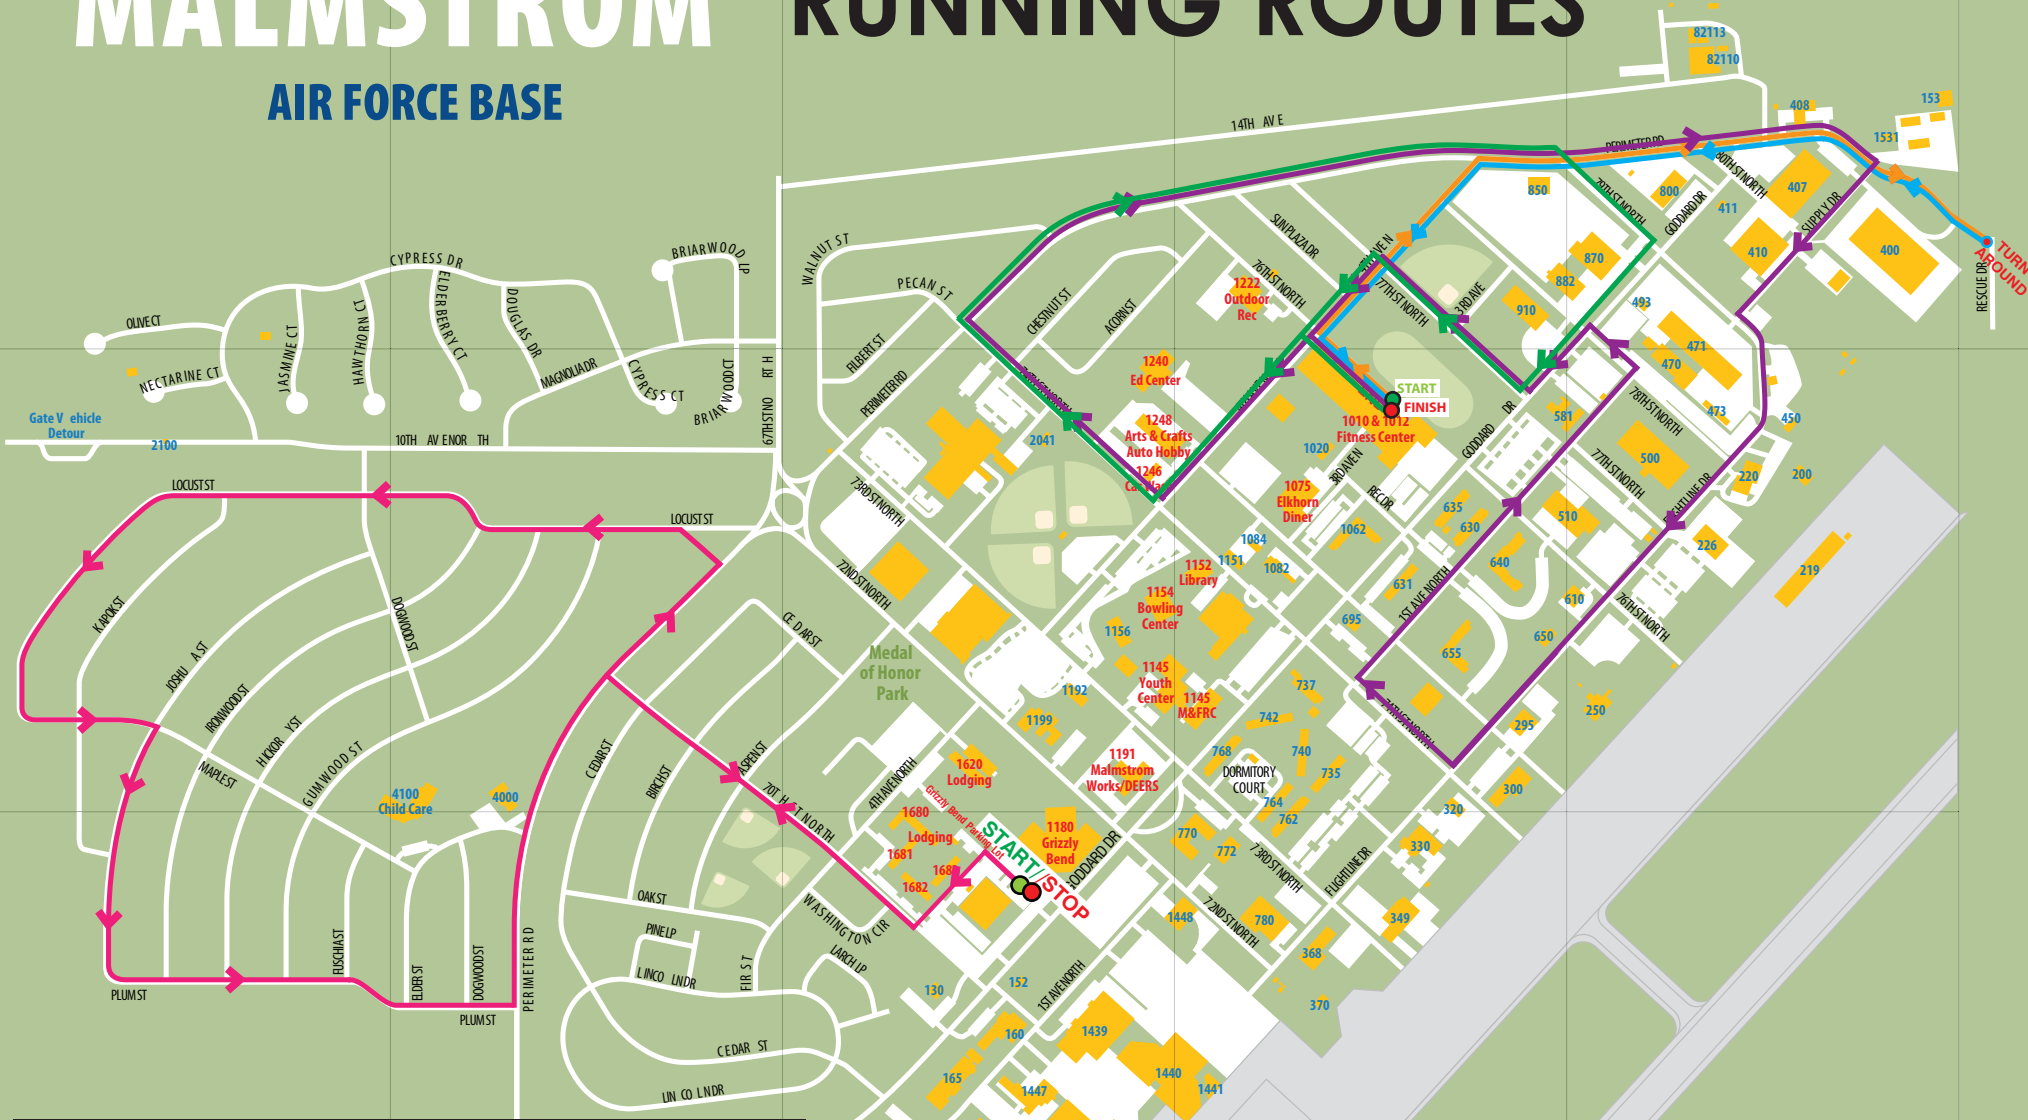

MALMSTROM RUNNING ROUTES

AIR FORCE BASE

RUNNING ROUTE #1 

RUNNING ROUTE #2  

RUNNING ROUTE #3 

RUNNING ROUTE #4 

FITNESS CENTER
731-3600